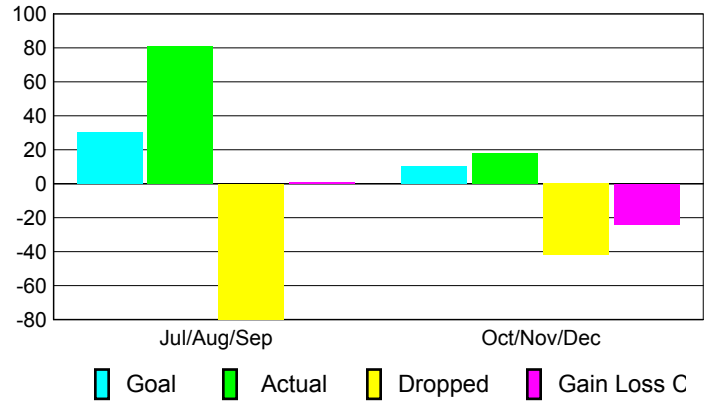

Membership Results 2010-2011

Goal, New, Dropped, Gain/Loss